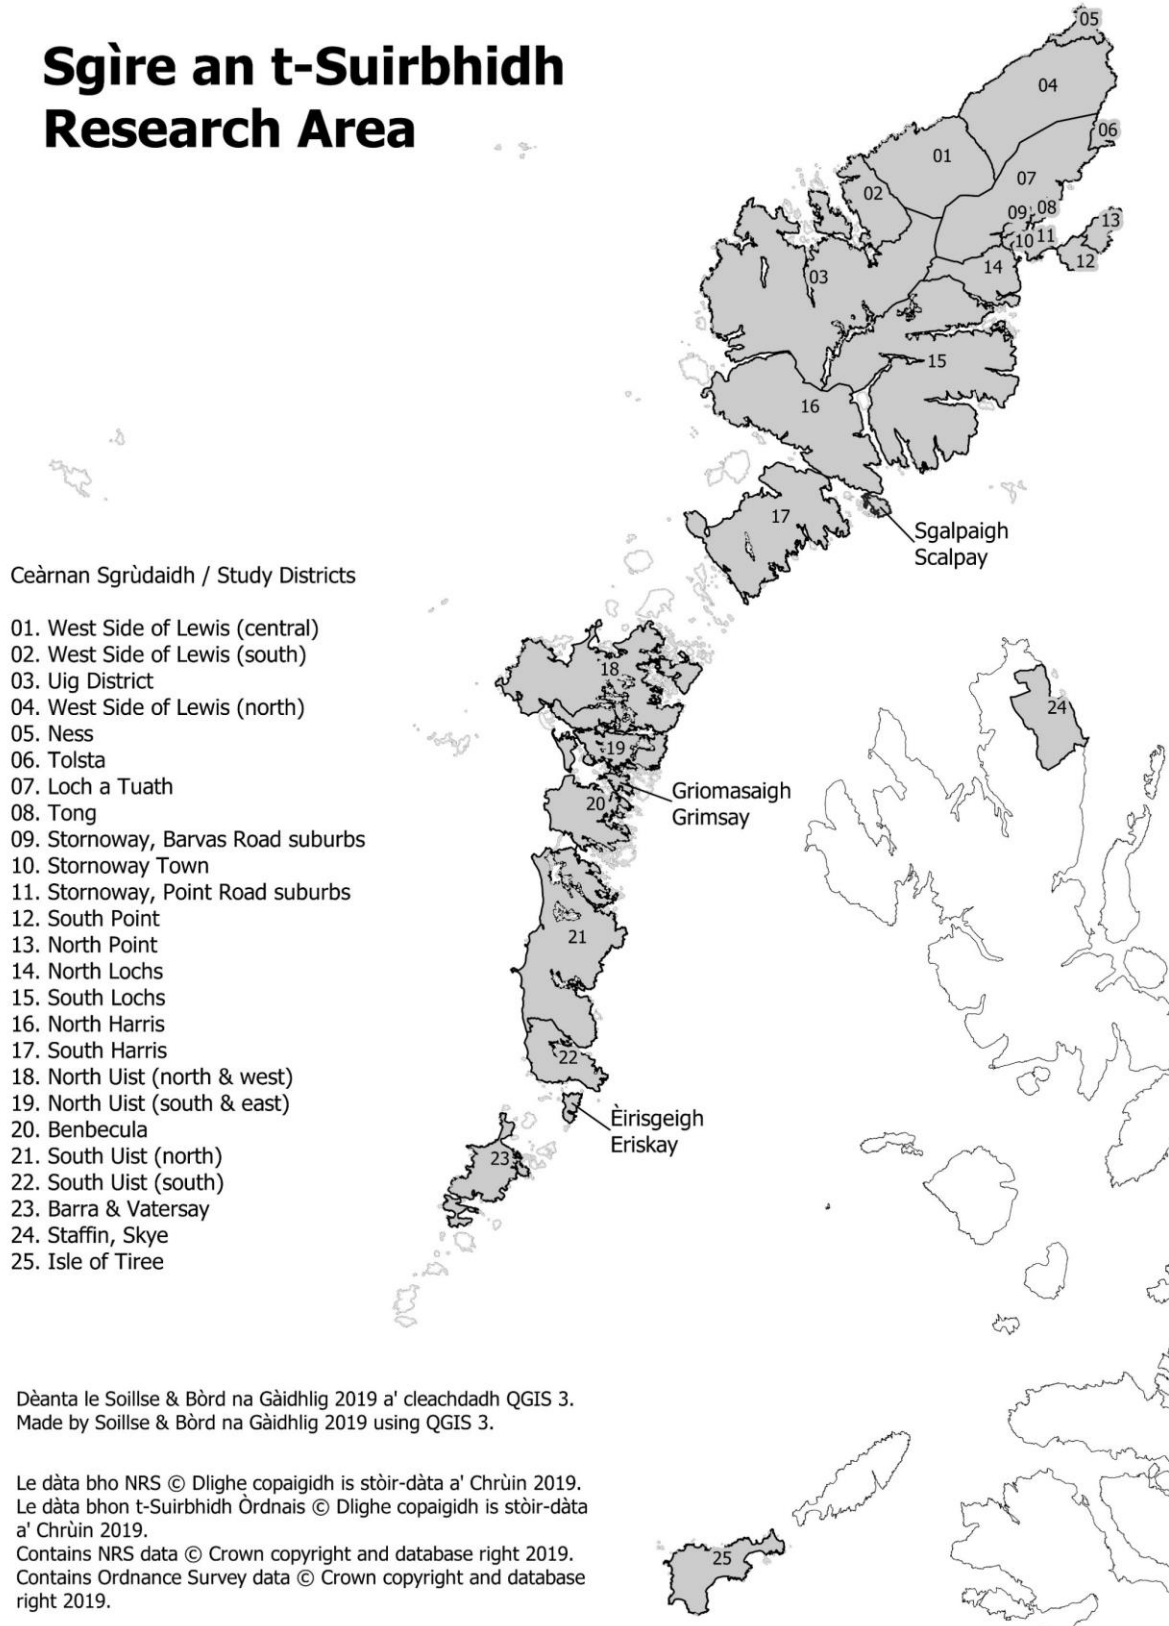

Appendix A1: Index Map for the Research Area

A1.1 Map of research area

Sgìre an t-Suirbhidh Research Area

Map A1.1 Index map of Study Districts (SDs) in the Western Isles, Staffin (Skye) and Tiree